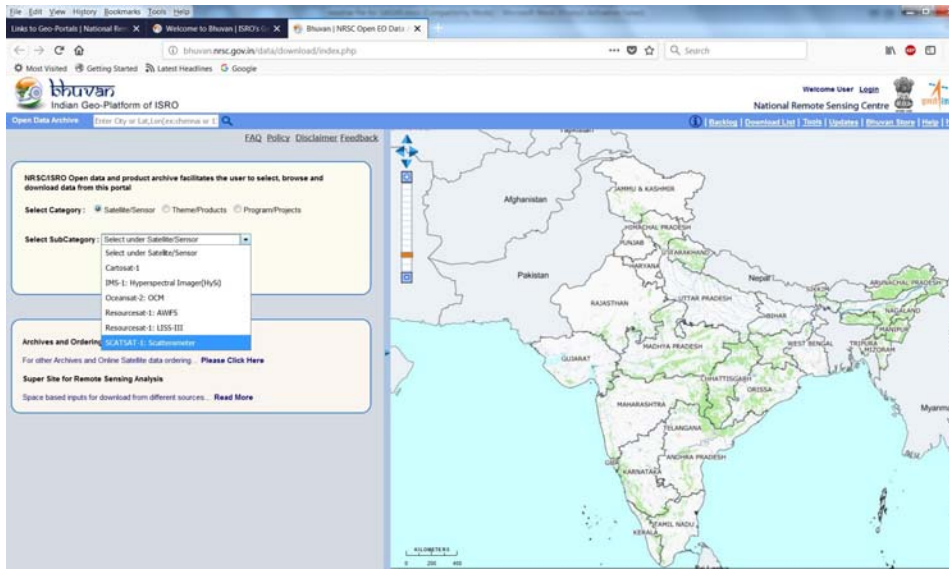

For any issues or clarifications, pl. send mail to the following email address ,

chandrsekhar_kv@nrs.gov.in