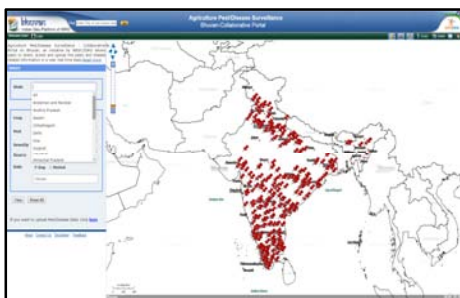

## 2 Days Bhuvan Overview Training

Feb 1-2; June 7-8; Aug 13-14; Oct 4-5, 2018

Bhuvan is a Geoportal launched in 2009 and started by providing images and map visualization services of the Indian subcontinent. Since then, it has diversified into versatile viewing platform with capabilities such as providing 2D/2.5D/3D photo-realistic textured pictures draped on image footprints providing a unique viewing/animation experience, full-fledged interactive thematic services and free data downloads from National Open Earth Observation Data Archive (NOEDA). More than 20,000 unique visitors logon to Bhuvan every month and about 2.5 GB of data transfer takes place every day. So far about 2,60,000 free products were downloaded by users.

**Tourism - Amritsar**

**Agriculture Pest  
Surveillance**

and Bandipur, to name a few. 4 additional servers are distributed in different regions in the country to improve response time.